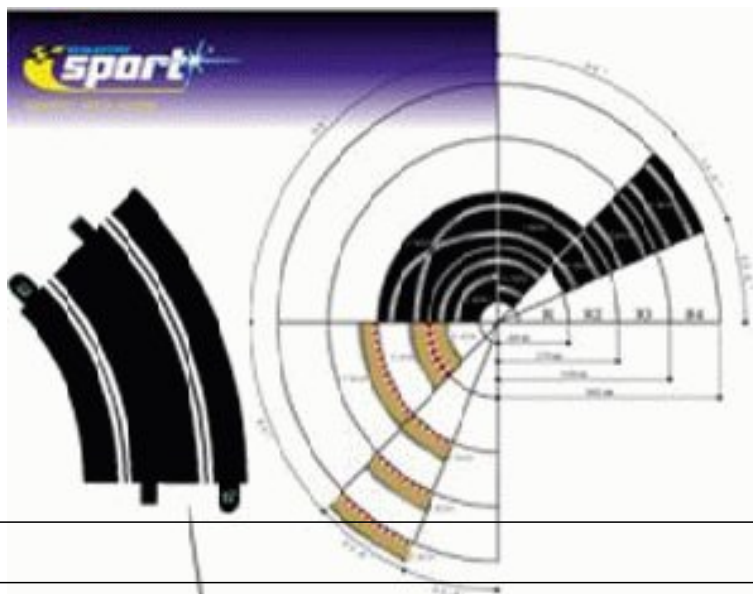

Radius 2 Curve 45 deg (x2)

Category:

Scalextric Sport Track

Product Name:

Radius 2 Curve 45 deg (x2)

Product Movie URL:

Product Description:

The Scalextric C8206 Radius 2 Curve 45 deg (x2) are for use with scalextric sport or/and scalextric digital tracks. Manufacturer: Scalextric
~ Model: C8206 Radius 2 Curve 45 deg (x2)