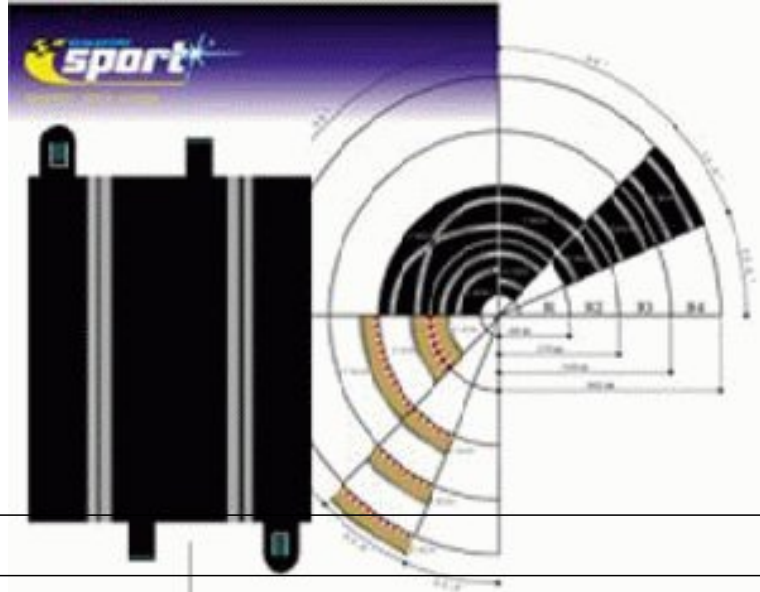

# Half Straight 175mm (x2)

Category:

Scalextric Sport Track

Product Name:

Half Straight 175mm (x2)

Product Movie URL:

Product Description:

The Scalextric C8207 Half Straight 175mm (x2) are for use with sport and digital tracks, ideal for putting that extra bit of length into your track.

Manufacturer: Scalextric Model: C8207 Half Straight 175mm (x2)

Product Specification:

Retail Price:

8.45

Our Price:

7.60

Saving:

10.05%