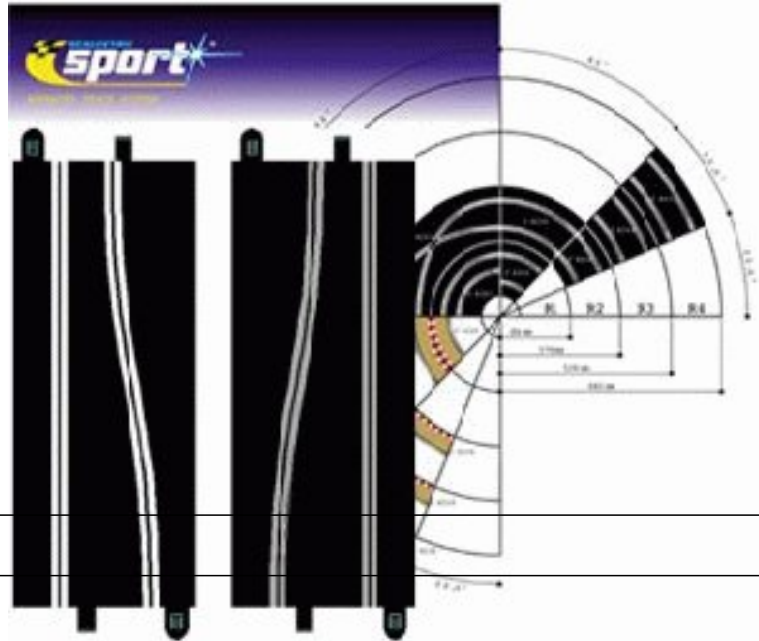

# Side Swipes 350mm (x2)

Category:

Scalextric Sport Track

Product Name:

Side Swipes 350mm (x2)

Product Movie URL:

Product Description:

The Scalextric C8246 Side Swipes 350mm (x2) are ideal for racers who are looking to add a touch more excitement to their layout. These track pieces bring your cars closer together than at any other point on the track, and if your timing is right you could leave your rival sprawling in a gravel trap or banging into the wall. Manufacturer: Scalextric Model: C8246 Side Swipes 350mm (x2)