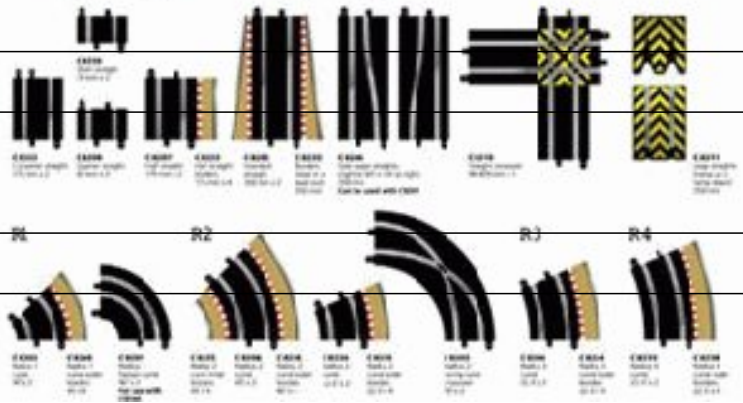

# Side Swipes 350mm (x2)

Category:

Scalextric Sport Track

Product Name:

Side Swipes 350mm (x2)

Product Movie URL:

Product Description:

The Scalextric C8246 Side Swipes 350mm (x2) are ideal for racers who are looking to add a touch more excitement to their layout. These track pieces bring your cars closer together than at any other point on the track, and if your timing is right you could leave your rival sprawling in a gravel trap or banging into the wall. Manufacturer: Scalextric Model: C8246 Side Swipes 350mm (x2)

Product Specification:

Retail Price:

15.25

Our Price:

13.72

Saving:

10.03%