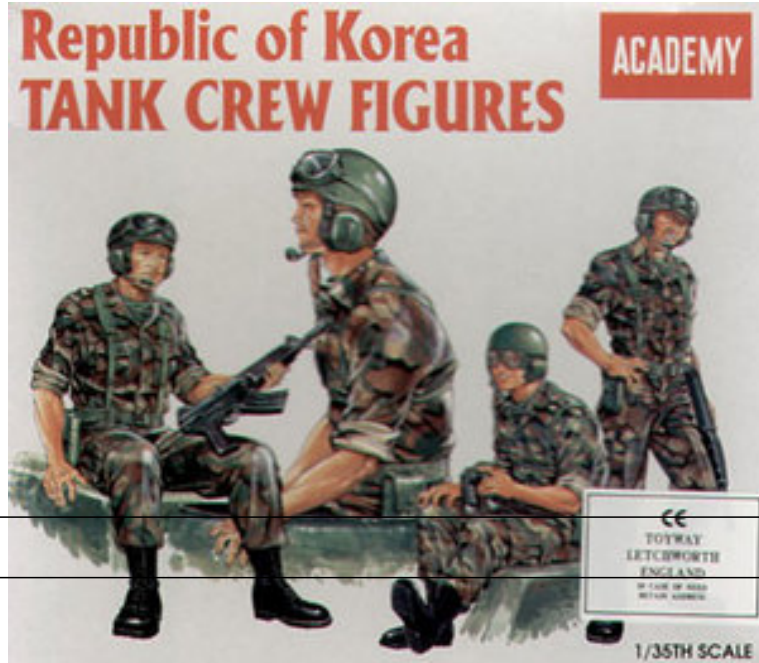

1/35 Korean Tank Crew

Category:

Academy Military Plastic Model Kits

Product Name:

1/35 Korean Tank Crew

Product Movie URL:

Product Description:

The Academy 1/35 Korean Tank Crew is a plastic model kit in the Academy Military Plastic Model range. Manufacturer: Academy Model: 1369

Korean Tank Crew Scale: 1/35

Product Specification:

Retail Price:

3.99

Our Price:

3.39

Saving:

15.03%