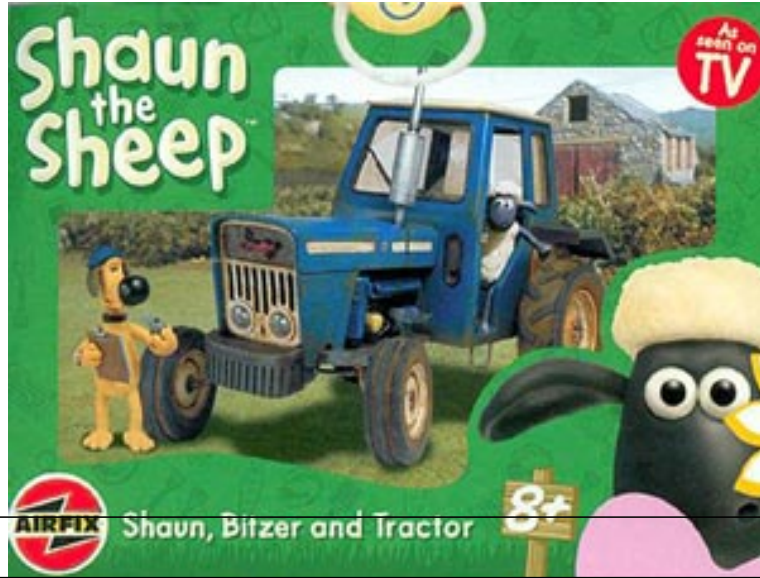

# Shaun The Sheep with Tractor

Category:

Airfix

Product Name:

Shaun The Sheep with Tractor

Product Movie URL:

Product Description:

The Airfix Shaun The Sheep with Tractor from the Airfix gift set range accurately recreates the characters from the childrens' television program. The kit includes Shaun, Bitzer and the farmer's tractor. This Airfix gift set comes with a selection of paints as well as a brush and glue. Manufacturer: AirfixModel: A50019 Shaun The Sheep with TractorScale: 1/12