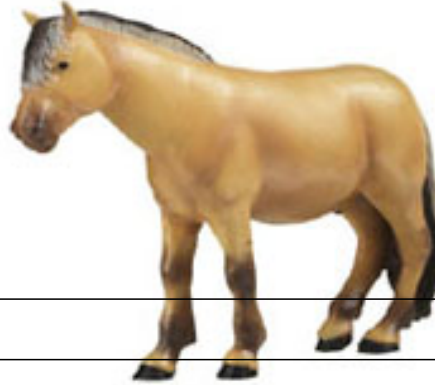

Fjord Pony

Category:

Papo Equestrian World

Product Name:

Fjord Pony

Product Movie URL:

Product Description:

The Papo Fjord Pony is an animal within the Papo Equestrian World range. The addition of any of the animals in this range will greatly enhance your Equestrian World playset. Manufacturer: Papo Model: 51006 Fjord Pony