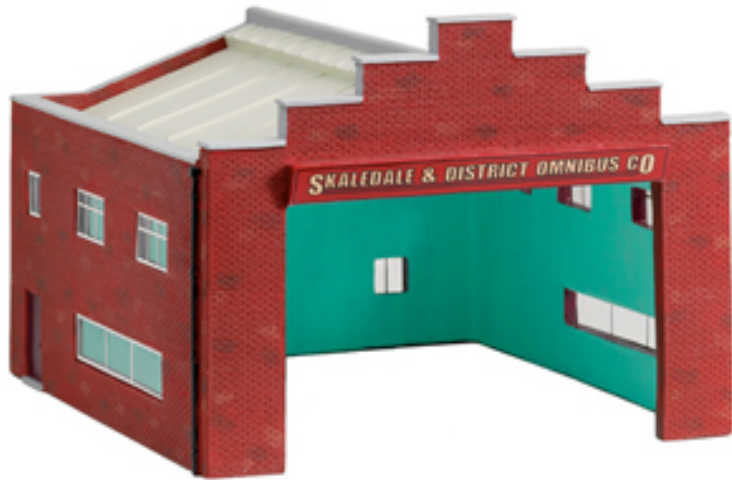

Scaledale & District Bus Depot

Category:

Hornby Scaledale Buildings

Product Name:

Scaledale & District Bus Depot

Product Movie URL:

Product Description:

The Hornby Scaledale Scaledale & District Bus Depot in the range of Hornby Scaledale Buildings accurately recreates a realistic regional bus depot. Manufacturer: Hornby Model: R8766 Scaledale Scaledale & District Bus Depot