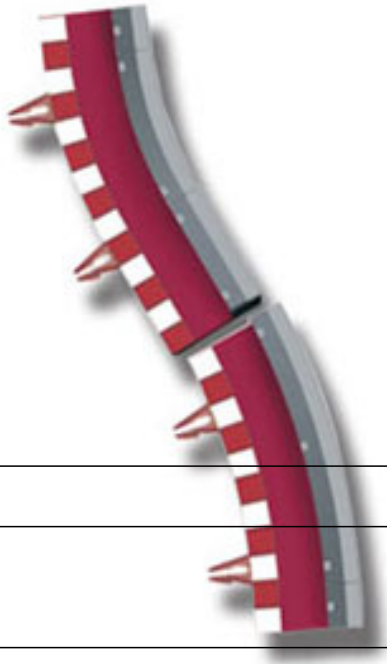

Side Access Border with Barrier

Category:

SCX Digital Track

Product Name:

Side Access Border with Barrier

Product Movie URL:

Product Description:

The SCX Side Access Border with Barrier is a slot-car racing track accessory compatible with SCX Digital System. Use this item to add to your SCX Digital track layout for super-fast competitive slot-car racing. Manufacturer: SCX Digital Model: 20140 Side Access Border with Barrier