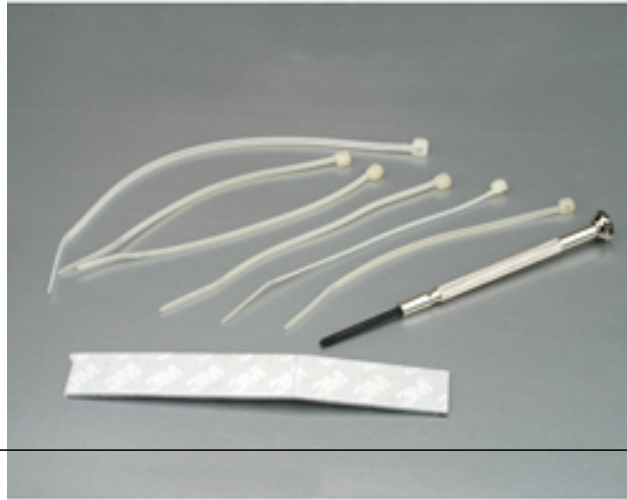

# Blade CX2 Mounting Accessories & Screwdriver

Category:

E-Flite

Product Name:

Blade CX2 Mounting Accessories & Screwdriver

Product Movie URL:

Product Description:

The E-Flite Blade CX2 Mounting Accessories & Screwdriver is a spare part designed for the E-Flite Blade CX2 Remote Control Helicopter. Manufacturer: EFliteModel: EFLH1209 Blade CX2 Mounting Accessories & Screwdriver