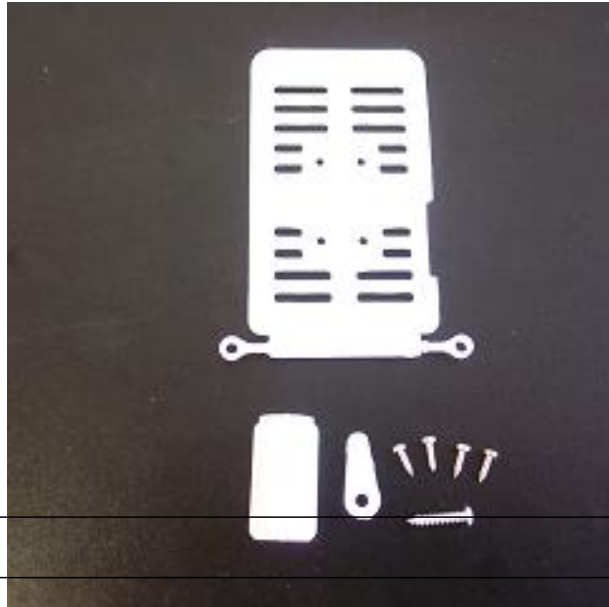

## Super Cub Battery Door with Latch

Category:

Hobbyzone Super Cub Spare Parts

Product Name:

Super Cub Battery Door with Latch

Product Movie URL:

Product Description:

The Hobbyzone Super Cub Battery Door with Latch is a replacement part for the Hobbyzone Super Cub. Manufacturer: Hobbyzone Model: HBZ7112 Super Cub Battery Door with Latch