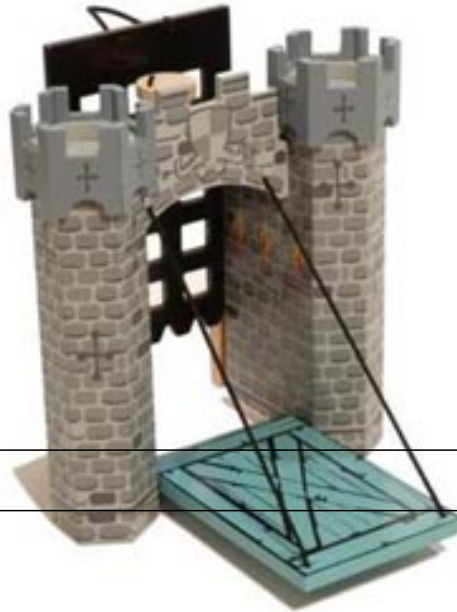

# Deluxe Drawbridge

Category:

Le Toy Van Edix The Modular Medieval Village

Product Name:

Deluxe Drawbridge

Product Movie URL:

Product Description:

The Edix Deluxe Drawbridge is expandible into a complete Edix village! All the further Edix accessories can be added to construct a magnificent playground for all your Papo figures which are sold separately. Don't delay, start building today. Manufacturer: Edix Model: TV551

Deluxe Drawbridge

Product Specification:

Retail Price:

14.99

Our Price:

13.49

Saving:

10.00%