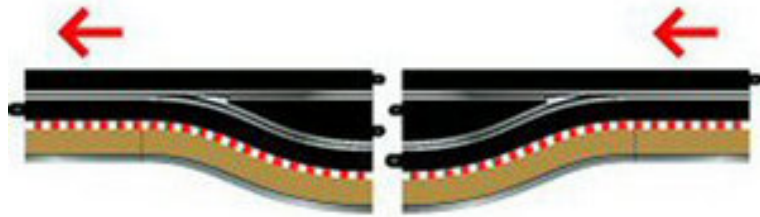

# Pit Lane Pack LH

Category:

Scalextric

Product Name:

Pit Lane Pack LH

Product Movie URL:

Product Description:

The Scalextric C7014 Pit Lane Pack LH is only suitable for Scalextric Digital systems and would add to the authenticity of any circuit giving the perfect pit lane entry, which can be further accessorised using the various additional items from the Scalextric range. Manufacturer: Scalextric