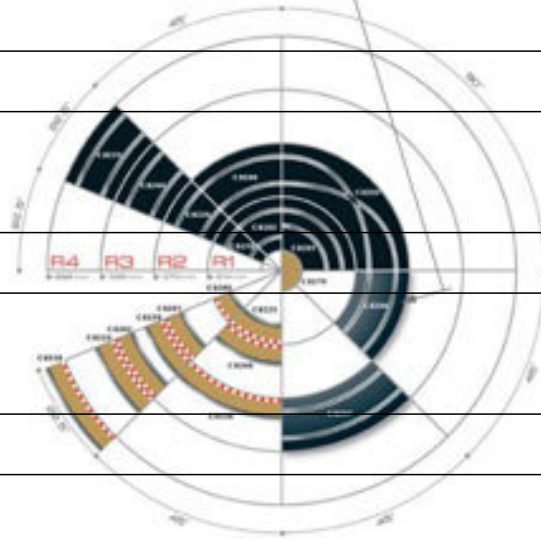

# Banked Curve R2 45 Deg

Category:

Scalextric Sport Track

Product Name:

Banked Curve R2 45 Deg

Product Movie URL:

Product Description:

The Scalextric C8296 Banked Curve R2 45 Deg can be used to create Indianapolis IRL and NASCAR style circuits to replicate today's racing world or recreate 1930's circuit features such as Brooklands and other famous banked tracks. Use your creative skills to construct fantastic layouts using the new banked curves and other special track pieces in the Scalextric range. Manufacturer: Scalextric Model: C8296 Banked Curve R2 45 Deg

Product Specification:

Retail Price:

11.00

Our Price:

9.90

Saving:

Wonderland Models

10.00%