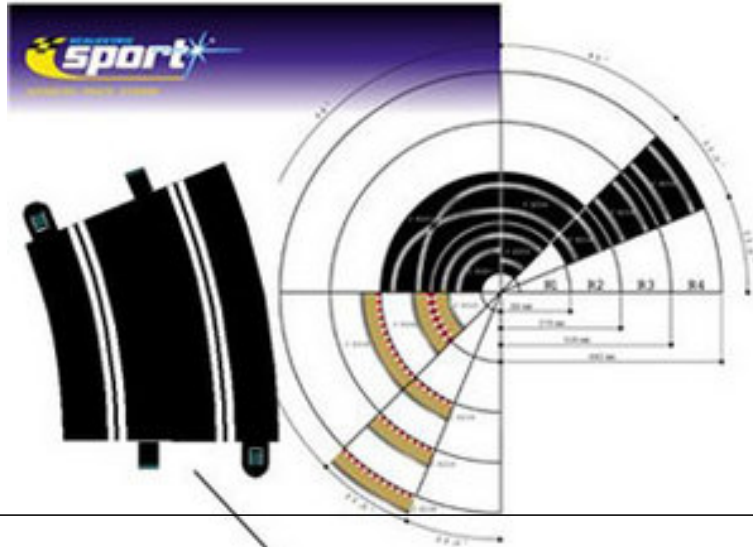

# Radius 3 Curve 22.5 Deg (x2)

Category:

Scalextric Sport Track

Product Name:

Radius 3 Curve 22.5 Deg (x2)

Product Movie URL:

Product Description:

The Scalextric C8204 Radius 3 Curve 22.5 Deg (x2), provides all slot car racers, with the opportunity to add some fast corners to their track layout, try banking the curves to get that extra speed out of the corners. Manufacturer: Scalextric Model: C8204 Radius 3 Curve 22.5 Deg (x2)