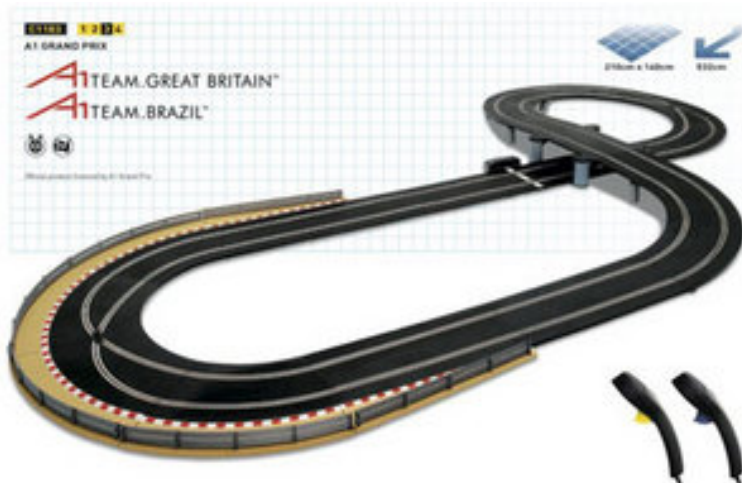

# A1 Grand Prix X2 Set

Category:

Scalextric Sport Sets

Product Name:

A1 Grand Prix X2 Set

Product Movie URL:

Product Description:

The Scalextric C1183 A1 Grand Prix X2 Set provides for one car to be delivered to each team. Each such car is mechanically identical, built with many technical restrictions designed to limit performance, reduce running costs, and prevent any one or number of teams gaining an advantage through better equipment. This regulation provides a level playing field in which it is hoped driver skill and team effort becomes the primary factor for success. This Scalextric set is perfect for F1, A1 and racing fans alike. The Scalextric Sport set includes an offset figure of eight layout measuring 210cm x 140cm with a track length of 532cm! The easy fit system means there will be no problems when setting up your track. The A1 Grand Prix set also includes two A1 Grand Prix slot racing cars from teams Great Britain and France. A day at the races straight out of the box! Great fun for racers of any age and hours of fun at the touch of a throttle. The Scalextric C1183 A1 Grand Prix Set can have any of the Scalextric accessories range added to make the track bigger or just to add new cars, this set can be transformed into any racing circuit layout big or small. The great thing is, you can use your classic track with the Scalextric conversion straights to incorporate any old track you may have lying about! Manufacturer: Scalextric Model: C1183 A1 Grand Prix X2 Set