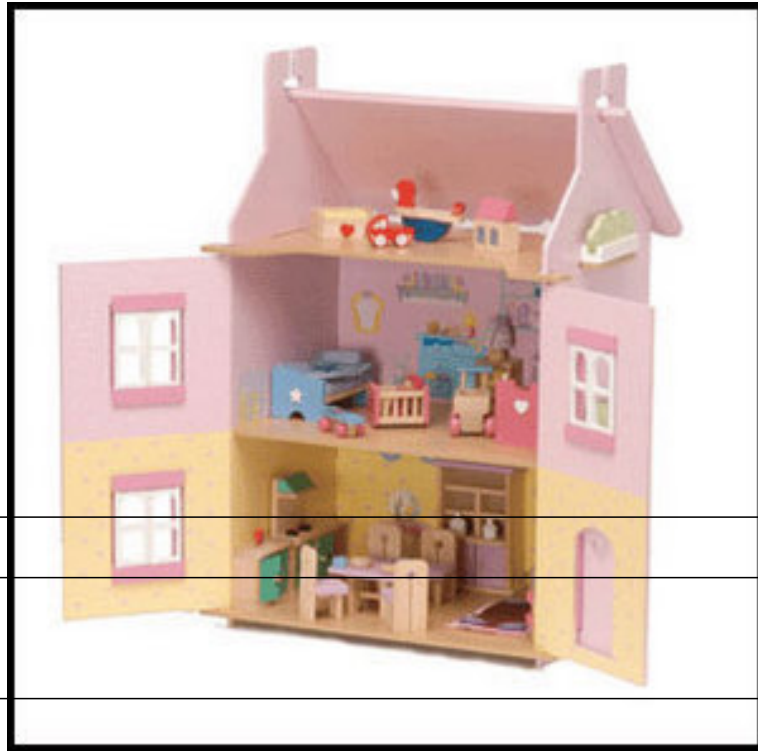

Starter Furniture Set

Category:

Le Toy Van

Product Name:

Starter Furniture Set

Product Movie URL:

Product Description:

The Le Toy Van Starter Furniture Set is the perfect addition to any 1/12 scale childrens dolls house. This dolls house furniture set from the Sugar Plum range can be added to any of the dolls houses in the Le Toy Van range. Starter Furniture Set includes: Kitchen sink, cooker and cupboard Dining table and 4 chairs Dresser and pots - 2 jars, 2 plates and 2 mugs Rug, shelving and plant Chest of drawers and lamp Bunk beds (can be separate) Toy box and toys Baby pram, cot and peg bag 3 years+ Manufacturer: Le Toy Van Model: ME040 Starter Furniture Set Scale: 1/12