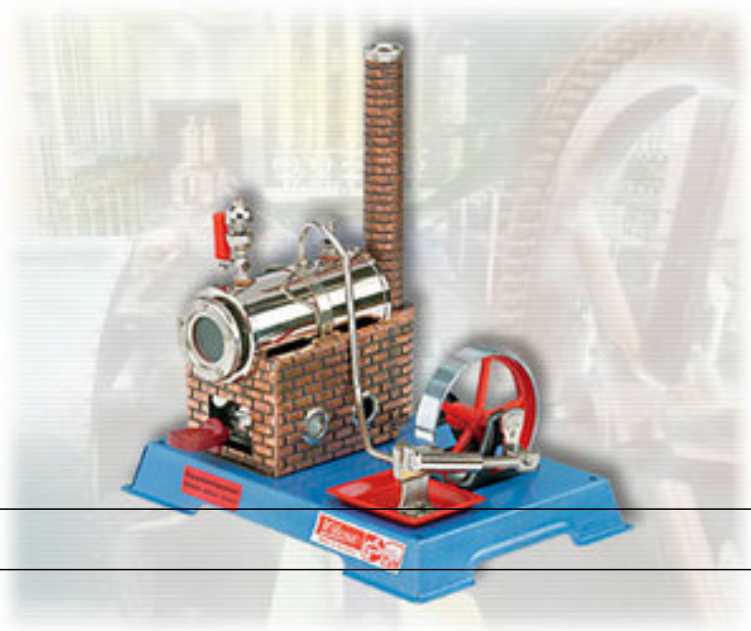

# Steam Engine Oscillating

Category:

Wilesco Stationary Live Steam Models

Product Name:

Steam Engine Oscillating

Product Movie URL:

Product Description:

The Wilesco D06 Steam Engine- Oscillating has a Mirror polished and nickelplated boiler, with a diameter of 45mm, length 100mm, boiler capacity 135cm<sup>3</sup> with water gauge glass. Boiler house, true to life, coloured and copperplated, with embossed brick type walls. Oscillating brass cylinder and piston, spring loaded safety valve, dome whistle, flywheel of 70mm diameter with grooved pulley. Finely painted metal. Base plate 140 x 200mm, Height including smoke stack 220mm, Weight 0,8kg, Special gift box 210 x 150 x 150mm Manufacturer:

WilescoModel: D06 Steam Engine- Oscillating

Product Specification:

Retail Price:

72.99

Our Price:

69.34

Saving:

5.00%