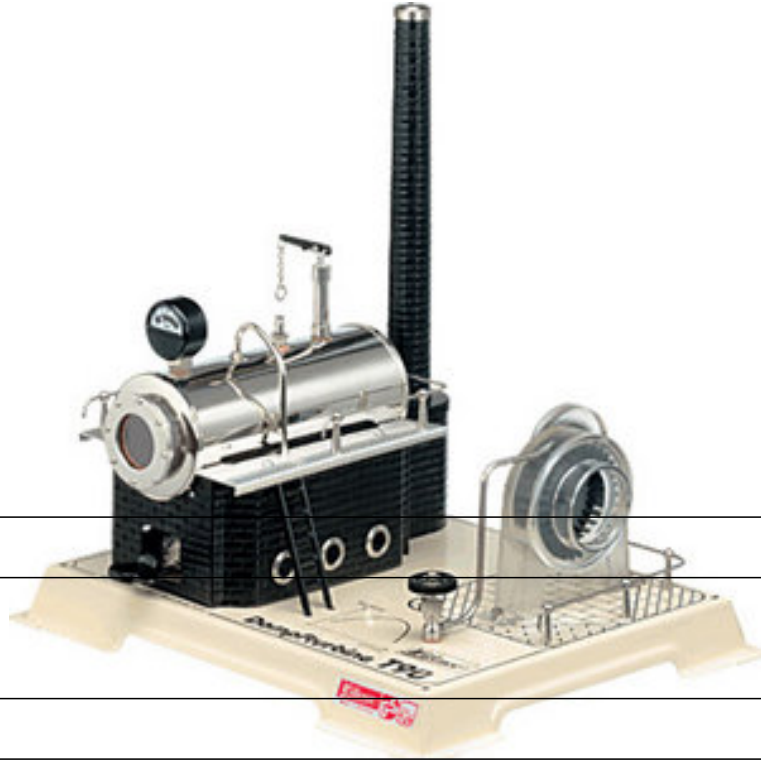

Steam Turbine

Category:

Wilesco Wheeled Live Steam Models

Product Name:

Steam Turbine

Product Movie URL:

Product Description:

The Wilesco T90 Steam Turbine has made the live steam engine go into the new millennium. They are the successors of the traditional steam engines and replaced it more and more during the last decades. Turbines are used today in the aeronautics as well as in power stations. The first model of this range is mounted on a light-colored and printed base plate. A graph shows the course of the torque dependent on the speed and a manometer shows the pressure in the nickel plated boiler. Of course, Wilesco's accessories - which are of known quality - can be operated with the Steam Turbine T90. Finely painted metal base plate 12.5" x 10". Height, including smoke stack, 12.5". Weight: 5 lbs. Don't forget the Esbit Fuel and the Steam Oil! Manufacturer: Wilesco Model: T90 Steam Turbine

Product Specification:

Retail Price:

192.99

Our Price:

183.34

Wonderland Models

Saving:

5.00%