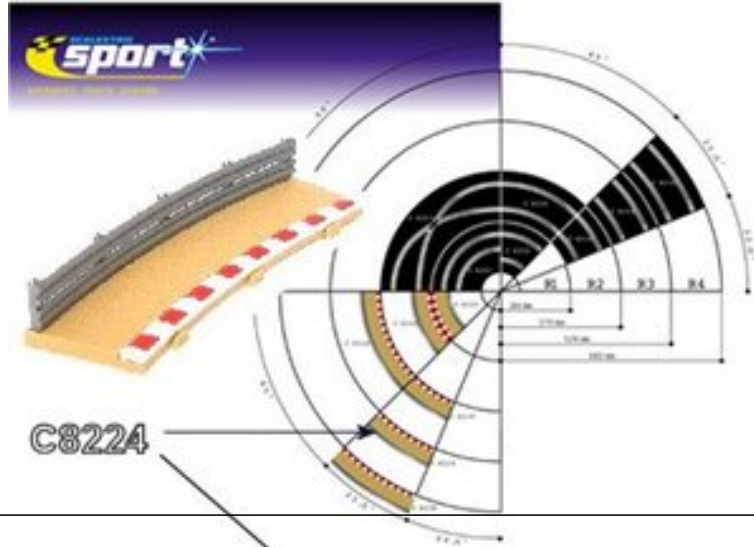

# Radius 3 Outer Borders 22.5 Deg (x4)

Category:

Scalextric Sport Track

Product Name:

Radius 3 Outer Borders 22.5 Deg (x4)

Product Movie URL:

Product Description:

The Scalextric C8224 Radius 3 Outer Borders 22.5 Deg (x4) allows users the opportunity to personalise their circuit. Manufacturer: Scalextric  
 Model: C8224 Radius 3 Outer Borders 22.5 Deg (x4)