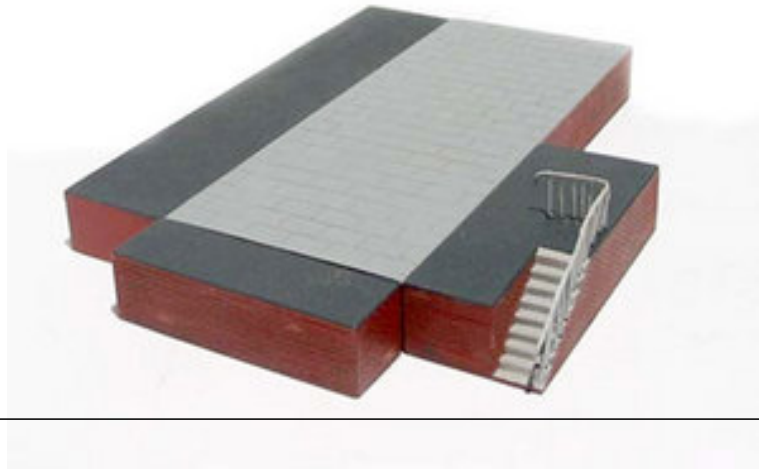

Skaledale Platform Sections - Platform Steps

Category:

Hornby Skaledale Buildings

Product Name:

Skaledale Platform Sections - Platform Steps

Product Movie URL:

Product Description:

The Hornby Skaledale Platform Sections - Platform Steps are part of the railside collection. Skaledale, is a place somewhere not far from anywhere! A town or a small village which is full of life and shines of a timeless period. Skaledale is always evolving just like any other town or village. There are churches of various denominations, shops, pubs, schools and houses of all shapes, sizes and colours. This latest collection of Skaledale properties and accessories bring a life and vibrant atmosphere to any '00' scale model railway layout. The hand crafted and hand decorated poly resin structures can be positioned on a layout without any further enhancement; however a small amount of additional weathering can make all the difference to give your layout that extra amount of realism. Manufacturer: Hornby Model: R8604 Skaledale Platform Sections - Platform Steps