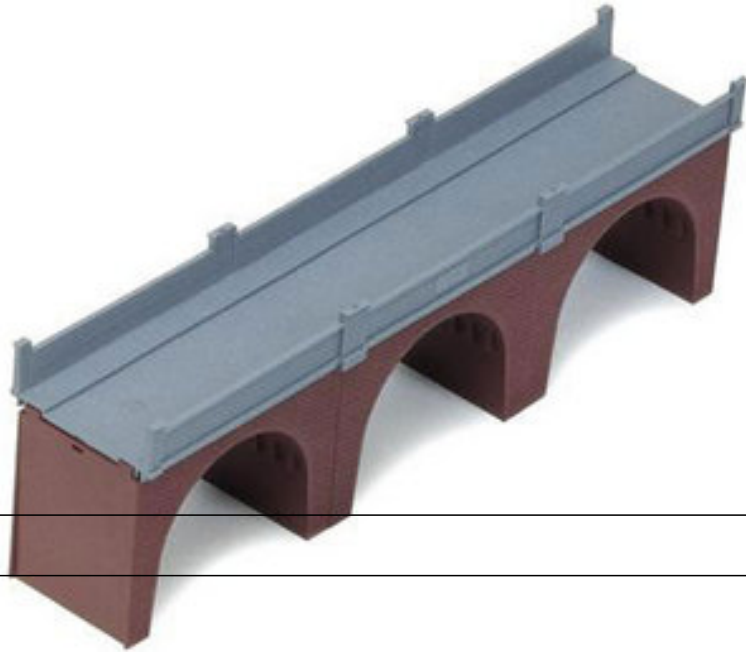

Brick Viaduct

Category:

Hornby Signals and Buildings

Product Name:

Brick Viaduct

Product Movie URL:

Product Description:

The Hornby R180 Brick Viaduct is a Hornby railway accessory. This accessory can be used in addition to any Hornby train set. Brick built type triple arch supports single track. Length: 332mm Height (level to level): 80mm Manufacturer: HornbyModel: R180 Brick Viaduct