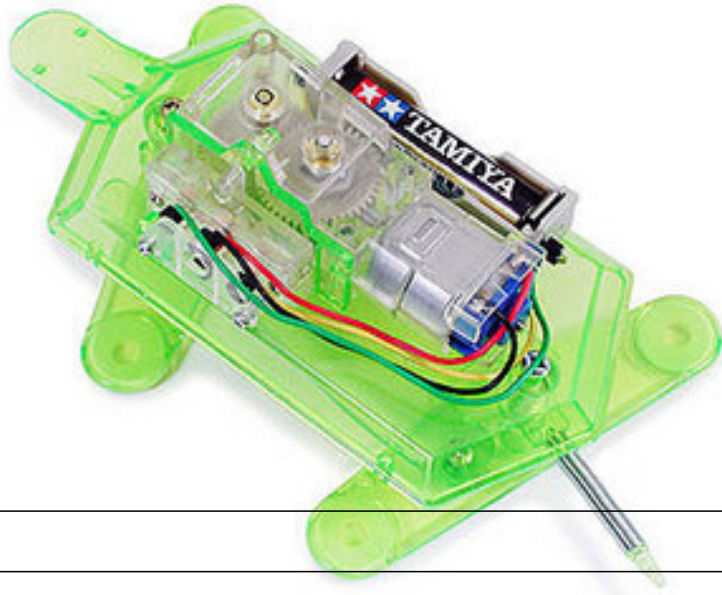

Mechanical Turtle (4Leg Crawling)

Category:

Tamiya Robocraft Mechanical Series

Product Name:

Mechanical Turtle (4Leg Crawling)

Product Movie URL:

Product Description:

With the Tamiya Mechanical Turtle (4Leg Crawling) we have at last entered the age of robotics. Welcoming this new era, Tamiya presents the 4-leg crawling-type Mechanical Turtle as its next Robocraft Series item. Motor rotating power is transferred to the legs via crank plates to make the Turtle crawl. Each pair of legs (front and rear) are molded as one piece and front leg plate is attached with a ball joint that serves as a fulcrum to realistically imitate turtle crawling. Legs and body on which the gearbox is mounted employ transparent-colored parts, giving the turtle a funky look. Reverse switch is also transparent, giving you a peek at the turtle's internal mechanisms. Assembly is very simple with use of screws and snap-lock parts. All you need is: included Body, legs, motor, gearbox, switch and screws are included in the kit. Cable ends are rubber capped with cut areas pre-marked for easy wiring. Turtle crawling movement strikingly rendered. The secret of movement resides in the front leg plate. This plate is attached with a ball joint that serves as a fulcrum to transform crank plate forward/backward movement to make the turtle crawl. Clear type switch. Clear switch with green transparent parts add a cool, futuristic look. Thanks to this switch, the turtle can crawl forward and backward. Crawling the Turtle Run on flat, smooth surfaces. Avoid running over slopes, on bumpy roads or on long-haired carpet. Basic Specifications Total length: 166mm Total weight: 95g (w/ out batteries) Body material: ABS resin Gearbox, motor, reverse switch also included. A screwdriver for the assembly is provided. Requires one R04/AAA/UM4 battery (sold separately). Continuous running time with Alkaline battery, 1 hrs. Manufacturer: Tamiya Model: 71106 Mechanical Turtle (4 Leg Crawling)