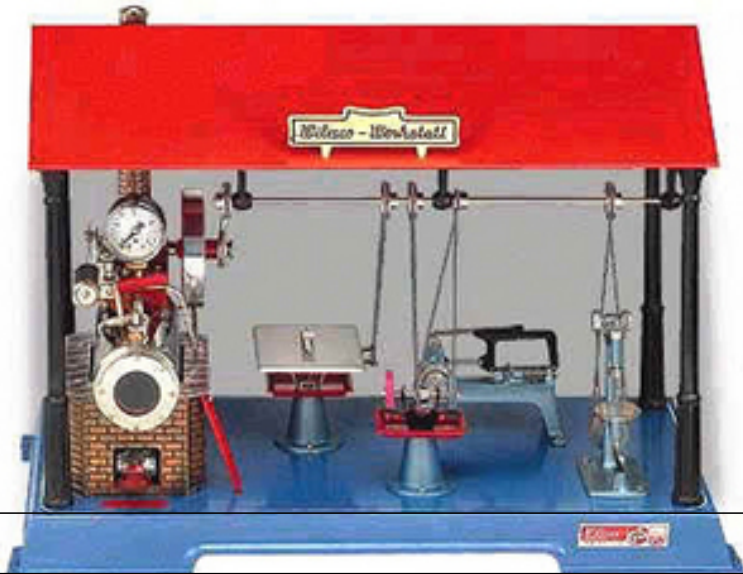

Steam Engine

Category:

Wilesco Workshop Live Steam Models

Product Name:

Steam Engine

Product Movie URL:

Product Description:

The Wilesco D141 Steam Engine is a complete workshop. The countershaft fitted under the roof, drives the circular saw, the two-wheel grinder, the drilling machine and the hack saw, like in grandpa's days. Technical details: mirror polished brass boiler, diameter 5,5cms, length 13,5cms, boiler capacity 320ccms, with water gauge glass. Boiler house true to life coloured and copper-plated with embossed brick type walls, two foot-bridges with ladder. Double-acting reversible brass cylinder with flywheel, spring loaded safety valve, pressure gauge, flywheel of 8cm diameter with grooved pulley, steam jet oiler. All condensed water is collected in a sliding tray below the smoke stack and the waste steam is exhausted through the smoke stack. Manufacturer: WilescoModel: D141 Steam Engine

Product Specification:

Retail Price:

224.99

Our Price:

213.74

Wonderland Models

Saving:

5.00%